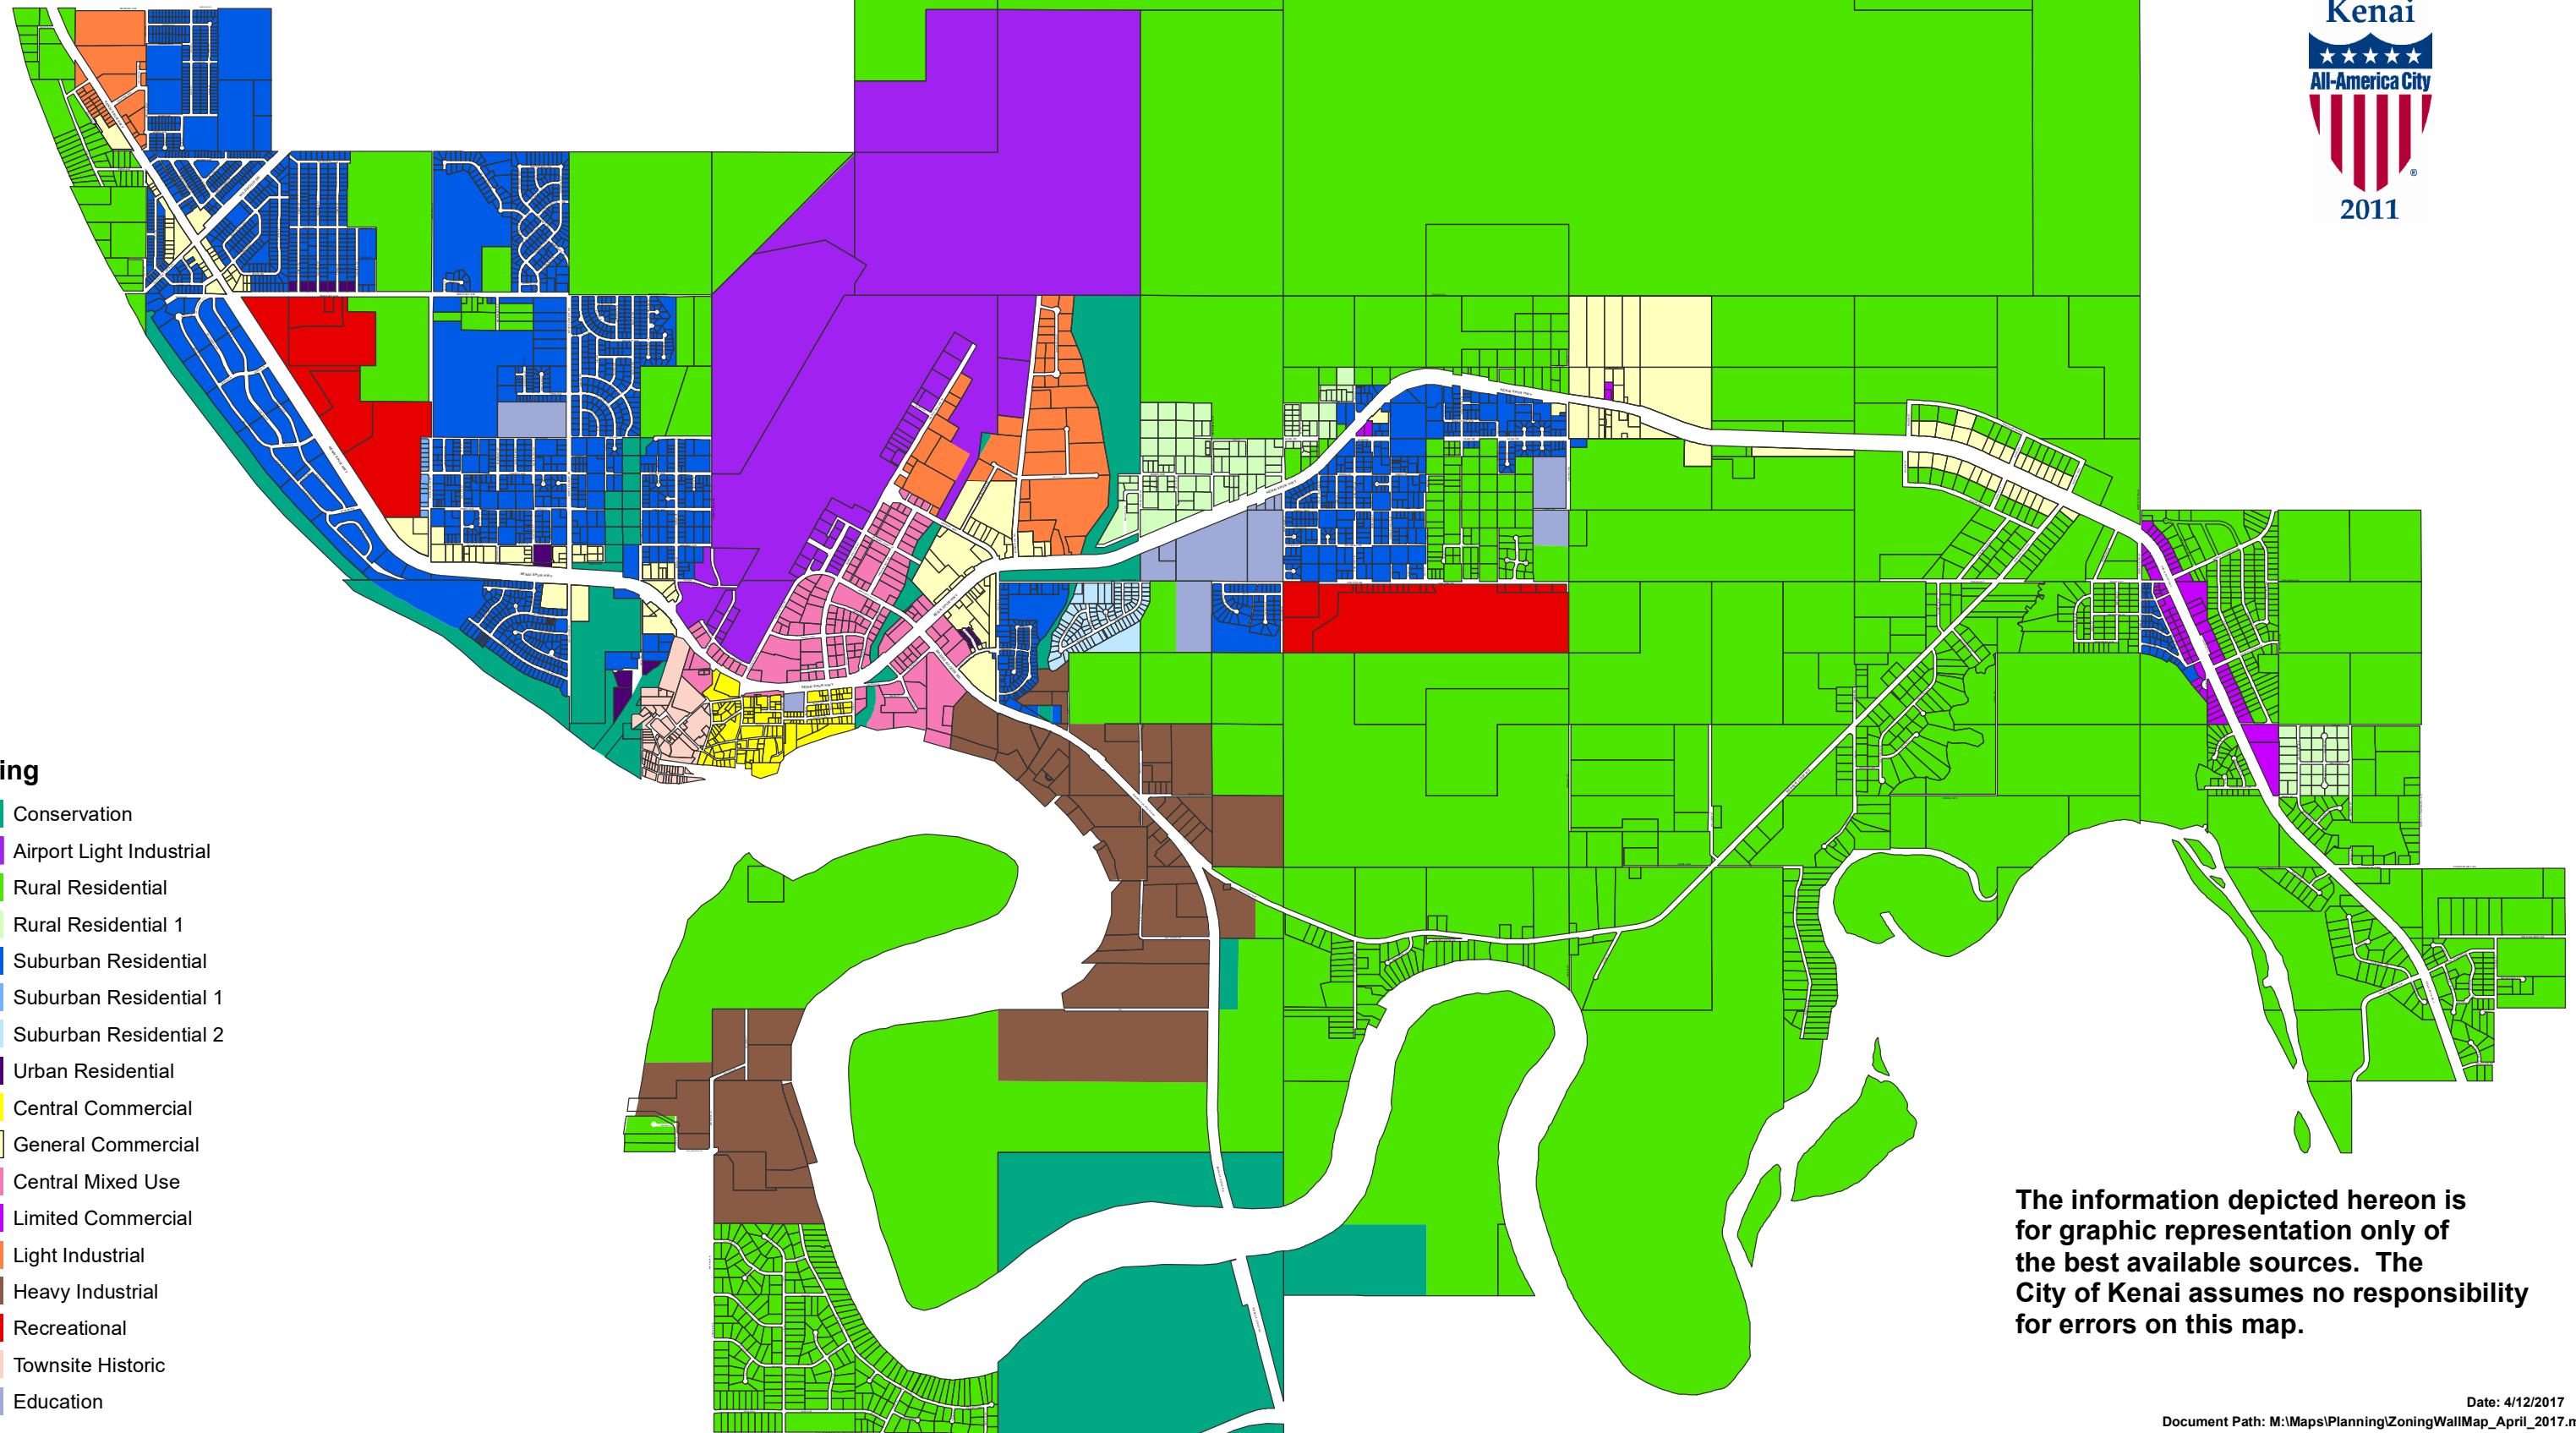

City of Kenai Zoning April 2017

Zoning

- Conservation
- Airport Light Industrial
- Rural Residential
- Rural Residential 1
- Suburban Residential
- Suburban Residential 1
- Suburban Residential 2
- Urban Residential
- Central Commercial
- General Commercial
- Central Mixed Use
- Limited Commercial
- Light Industrial
- Heavy Industrial
- Recreational
- Townsite Historic
- Education

The information depicted hereon is for graphic representation only of the best available sources. The City of Kenai assumes no responsibility for errors on this map.